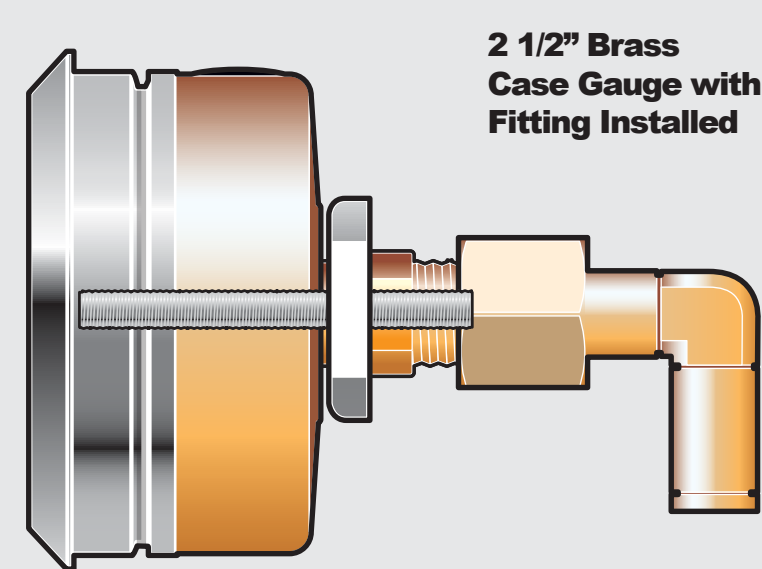

**Various Gauge
Ranges Available**

**2 1/2" Stainless Steel
Case Gauge**

**2 1/2" Brass
Case Gauge**

**2 1/2" Stainless Steel
Case Gauge with
Fitting Installed**

**2 1/2" Brass
Case Gauge with
Fitting Installed**