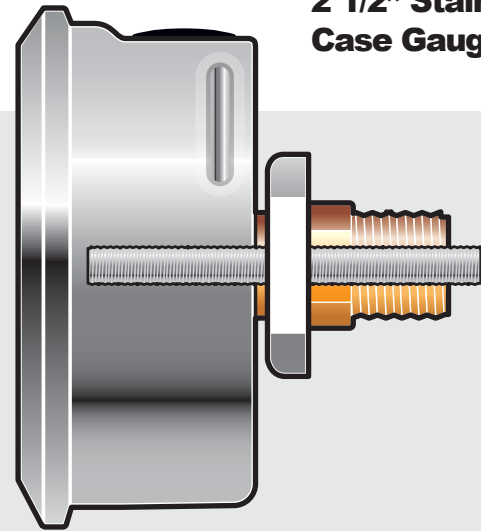

**Various Gauge
Ranges Available**

**2 1/2" Stainless Steel
Case Gauge**

**2 1/2" Brass
Case Gauge**

**2 1/2" Stainless Steel
Case Gauge with
Fitting Installed**

**2 1/2" Brass
Case Gauge with
Fitting Installed**