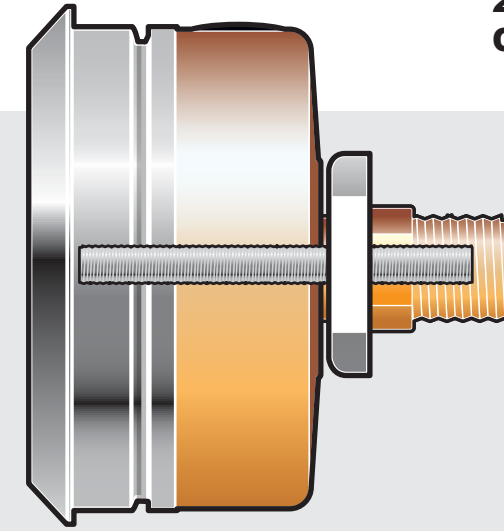

**Various Gauge
Ranges Available**

**2 1/2" Stainless Steel
Case Gauge**

**2 1/2" Brass
Case Gauge**

**2 1/2" Stainless Steel
Case Gauge with
Fitting Installed**

**2 1/2" Brass
Case Gauge with
Fitting Installed**