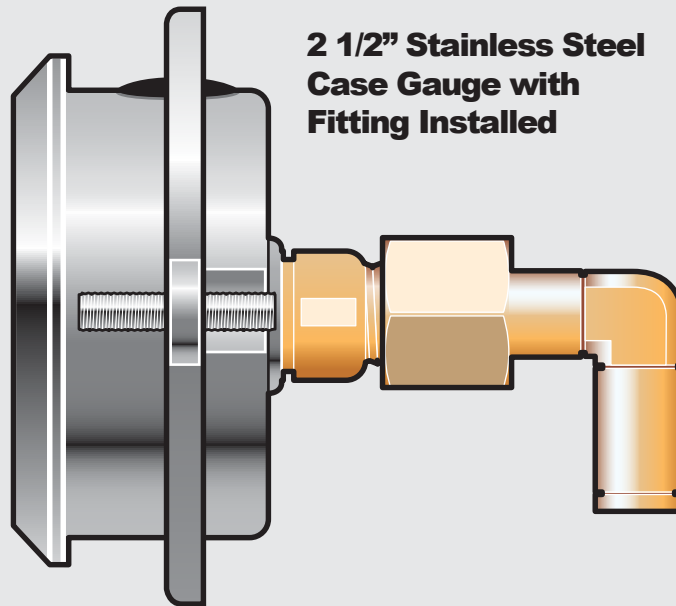

**Various Gauge
Ranges Available**

**2 1/2" Stainless Steel
Case Gauge**

**2 1/2" Brass
Case Gauge**

**2 1/2" Stainless Steel
Case Gauge with
Fitting Installed**

**2 1/2" Brass
Case Gauge with
Fitting Installed**