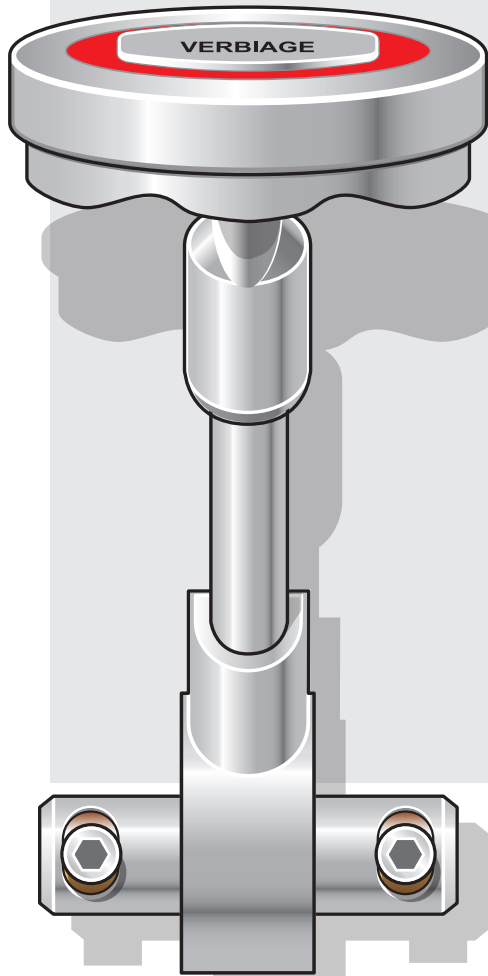

Innovative Controls Inc.
Top Mount Valve Control

Innovative Controls
Top Mount Valve Control Assembly

3000000-XX

Control Assembly

Color

- 01 Red
- 02 Orange
- 03 Yellow Label
- 04 Yellow/White
- 05 Mint Green
- 06 Lime Green
- 07 Olive
- 08 Green
- 09 Turquoise
- 10 Light Blue
- 11 Blue
- 12 Navy Blue
- 13 Lavender
- 14 Purple
- 15 Magenta
- 16 Burgundy
- 17 Beige
- 18 Rust
- 19 Brown
- 20 Silver
- 21 Platinum
- 22 Graphite
- 23 White
- 24 Black
- 25 Gold
- NC No Color

Innovative Controls Inc
Top Mount Valve Control Assembly

Kit No. 3040312

Kit Includes:
Top Mount Valve Control Assemblies
4" Lengths of Extrusion (P/N 3040310)

P/N 3040311

4ft. Length of Extrusion

Innovative Controls Inc
Top Mount Valve Control Assembly Kit