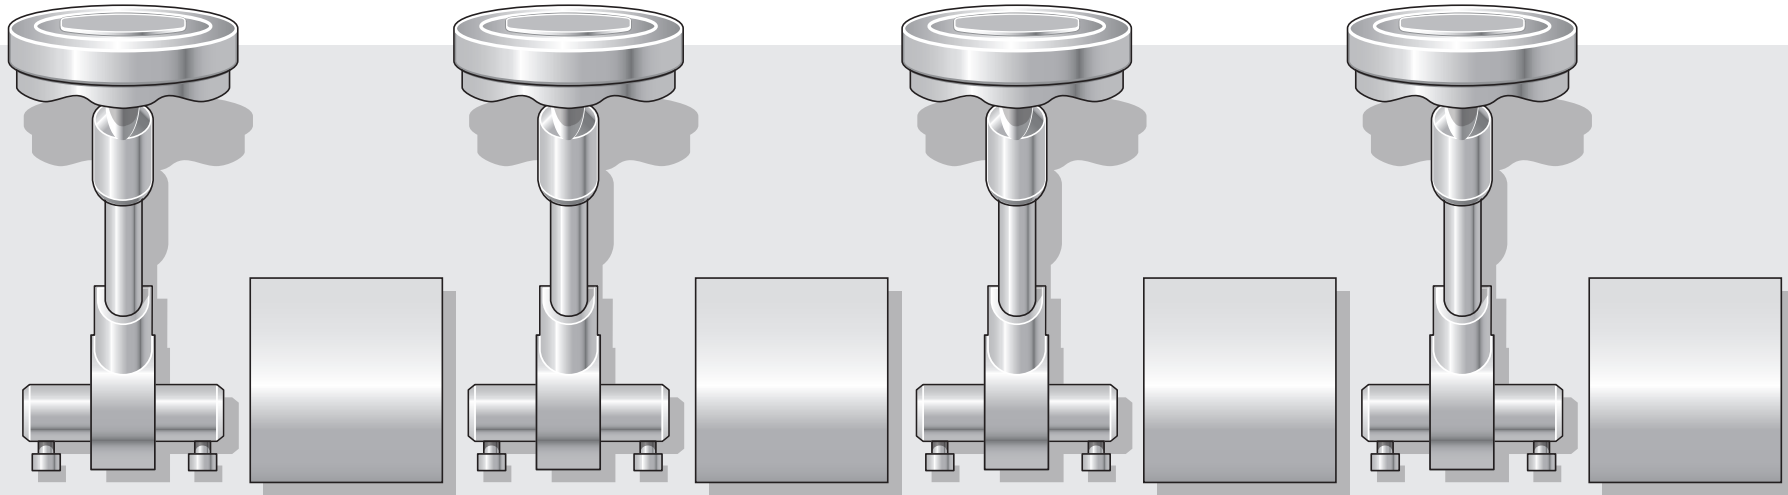

Innovative Controls Inc.
Top Mount Valve Control

Innovative Controls
Top Mount Valve Control Assembly

3000000-XX

Control Assembly

Color

- 01 Red
- 02 Orange
- 03 Yellow Label
- 04 Yellow/White
- 05 Mint Green
- 06 Lime Green
- 07 Olive
- 08 Green
- 09 Turquoise
- 10 Light Blue
- 11 Blue
- 12 Navy Blue
- 13 Lavender
- 14 Purple
- 15 Magenta
- 16 Burgundy
- 17 Beige
- 18 Rust
- 19 Brown
- 20 Silver
- 21 Platinum
- 22 Graphite
- 23 White
- 24 Black
- 25 Gold
- NC No Color

Innovative Controls Inc
Top Mount Valve Control Assembly

Kit No. 3040312

Kit Includes:
Top Mount Valve Control Assemblies
4" Lengths of Extrusion (P/N 3040310)

P/N 3040311

4ft. Length of Extrusion

Innovative Controls Inc
Top Mount Valve Control Assembly Kit