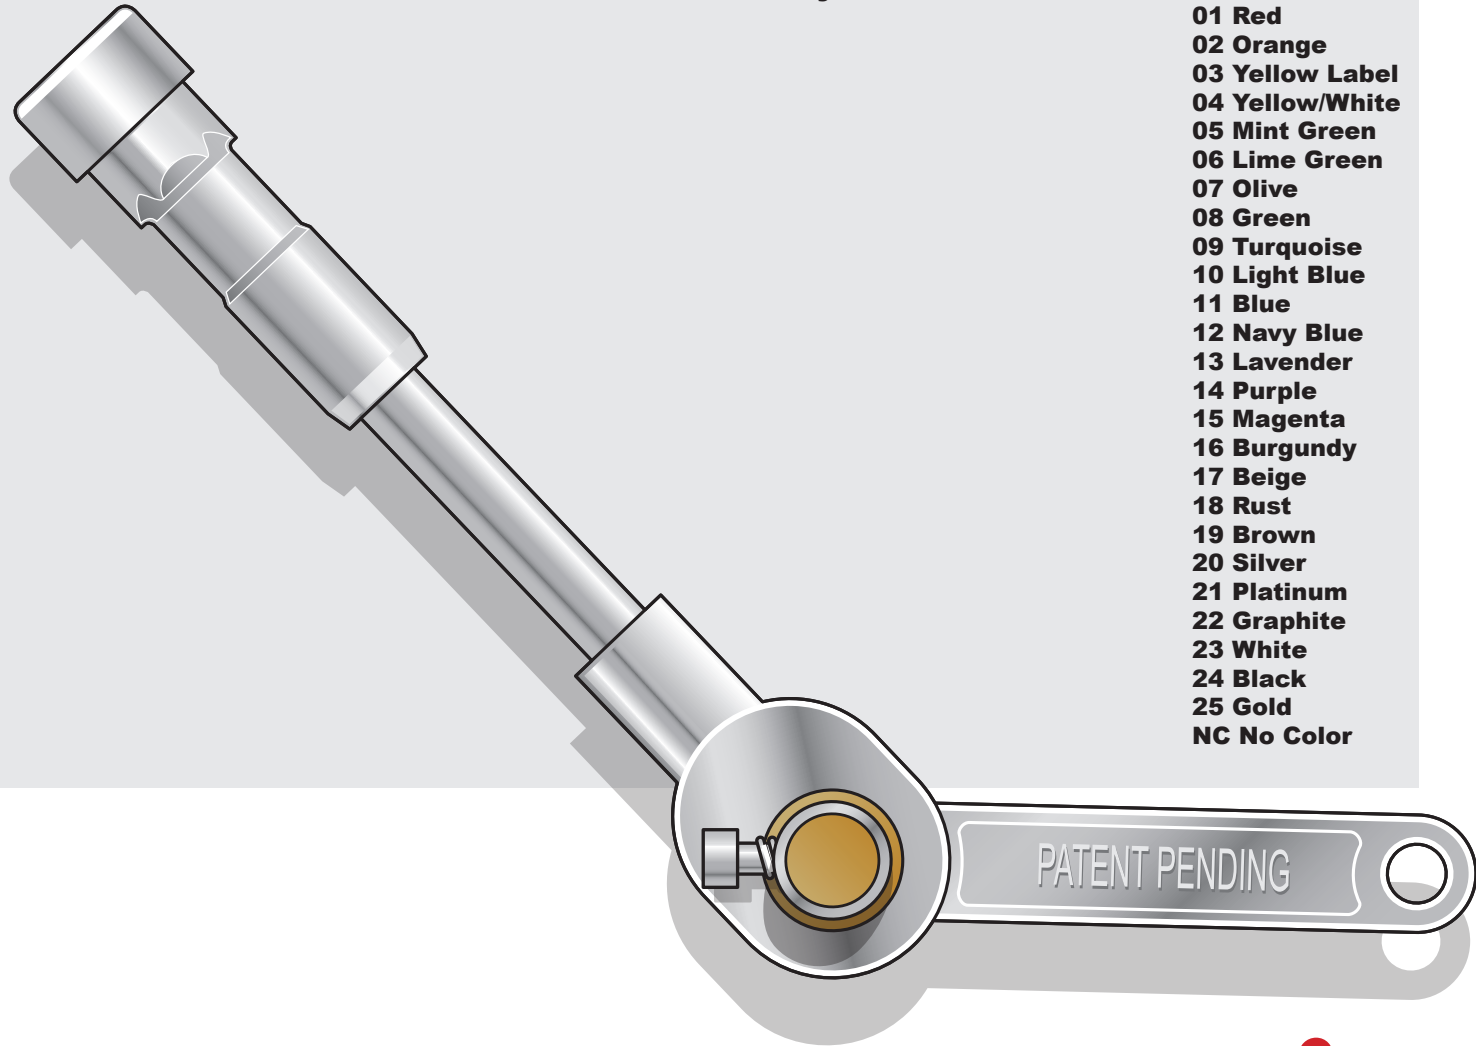

Innovative Controls Inc.
Top Mount Valve Control

Innovative Controls
Top Mount Valve Control Assembly

3000000-XX

Control Assembly

Color

- 01 Red
- 02 Orange
- 03 Yellow Label
- 04 Yellow/White
- 05 Mint Green
- 06 Lime Green
- 07 Olive
- 08 Green
- 09 Turquoise
- 10 Light Blue
- 11 Blue
- 12 Navy Blue
- 13 Lavender
- 14 Purple
- 15 Magenta
- 16 Burgundy
- 17 Beige
- 18 Rust
- 19 Brown
- 20 Silver
- 21 Platinum
- 22 Graphite
- 23 White
- 24 Black
- 25 Gold
- NC No Color

Innovative Controls Inc
Top Mount Valve Control Assembly

Kit No. 3040312

Kit Includes:
Top Mount Valve Control Assemblies
4" Lengths of Extrusion (P/N 3040310)

P/N 3040311

4ft. Length of Extrusion

Innovative Controls Inc
Top Mount Valve Control Assembly Kit