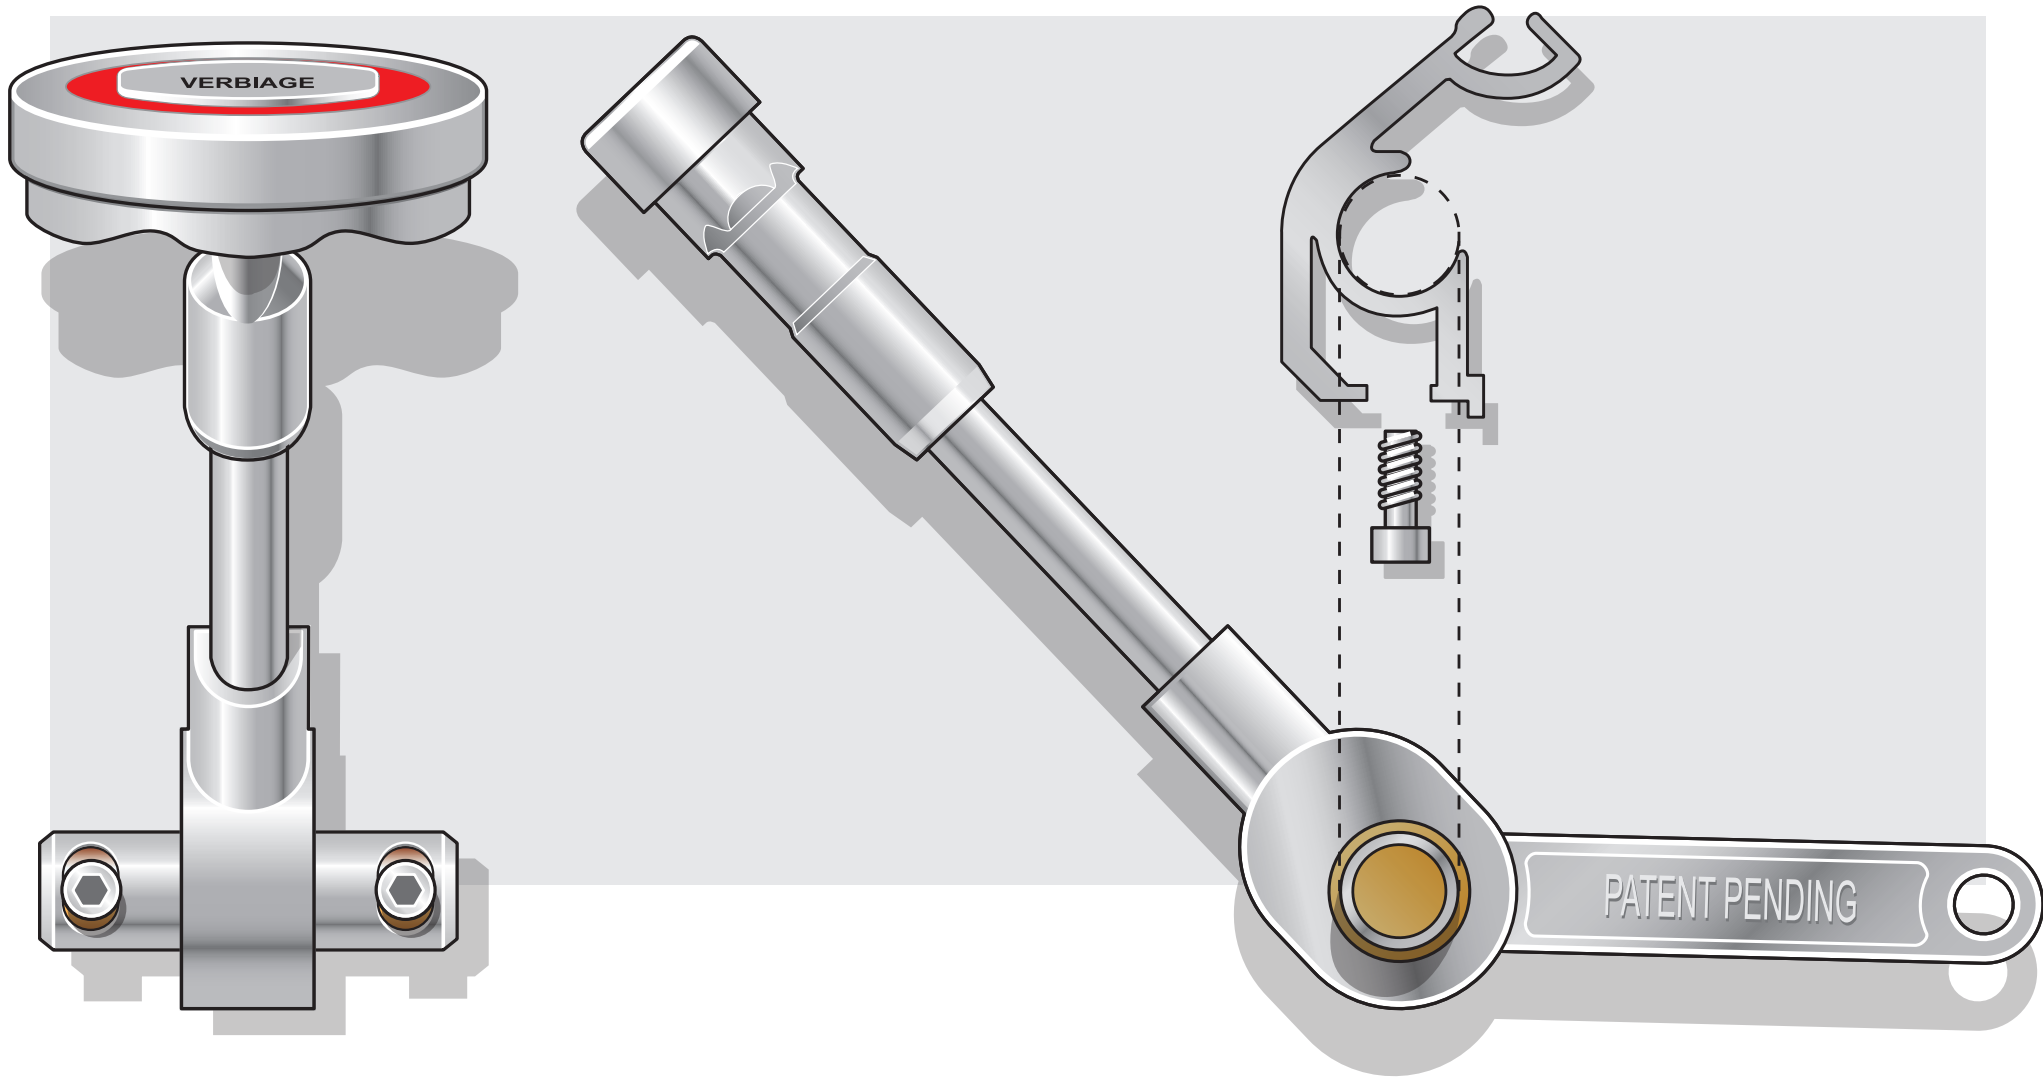

Innovative Controls Inc.
Top Mount Valve Control

Innovative Controls
Top Mount Valve Control Assembly

3000000-XX

Control Assembly

Color

- 01 Red
- 02 Orange
- 03 Yellow Label
- 04 Yellow/White
- 05 Mint Green
- 06 Lime Green
- 07 Olive
- 08 Green
- 09 Turquoise
- 10 Light Blue
- 11 Blue
- 12 Navy Blue
- 13 Lavender
- 14 Purple
- 15 Magenta
- 16 Burgundy
- 17 Beige
- 18 Rust
- 19 Brown
- 20 Silver
- 21 Platinum
- 22 Graphite
- 23 White
- 24 Black
- 25 Gold
- NC No Color

Innovative Controls Inc
Top Mount Valve Control Assembly

Kit No. 3040312

Kit Includes:
Top Mount Valve Control Assemblies
4" Lengths of Extrusion (P/N 3040310)

P/N 3040311

4ft. Length of Extrusion

Innovative Controls Inc
Top Mount Valve Control Assembly Kit